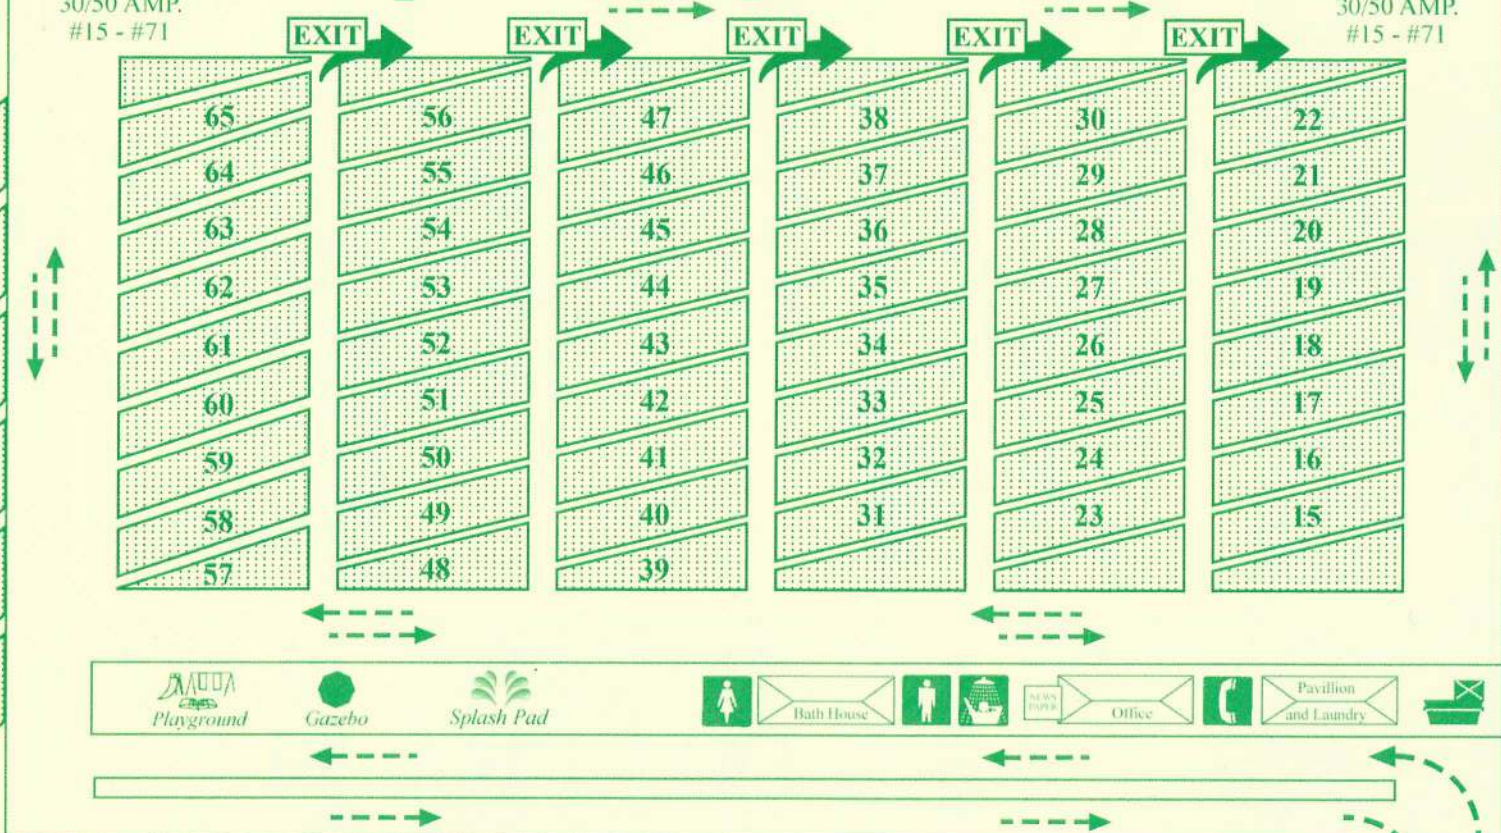

WE RECYCLE
 ALUMINUM CANS

CONCRETE
 30/50 AMP.
 #15 - #71

CONCRETE
 30/50 AMP.
 #15 - #71

Use a Scoop on the Pet Walk

LEGEND

ALL SITES
 FULL HOOK-UP
 W/E/S/C

- = Concrete Overlooking River 30 Amp.
- = Concrete 30/50 Amp.
- = Parking
- = Laundry
- = Dumpster
- = Telephone
- = Women
- = Men
- = Showers
- = Pet Walk (use a scoop!)